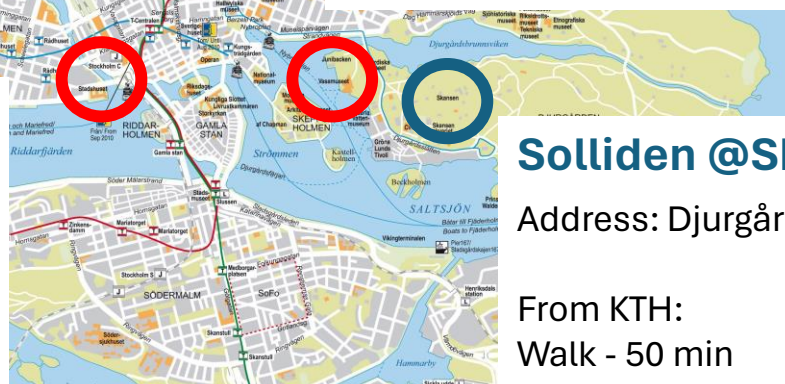

## Locations in Stockholm

Subway station: Tekniska högskolan  
Bus stop: Östra station

### KTH Campus

R&D Management Conference Square:  
Lindstedtsvägen 30

Address: Galärvarvsvägen 14

From KTH:  
Walk - 40 min  
Bus 67 - 20 min

### Stockholm City Hall

Address: Hantverkargatan 1

From KTH:  
Walk - 45 min  
Subway 14 + walk - 25 min