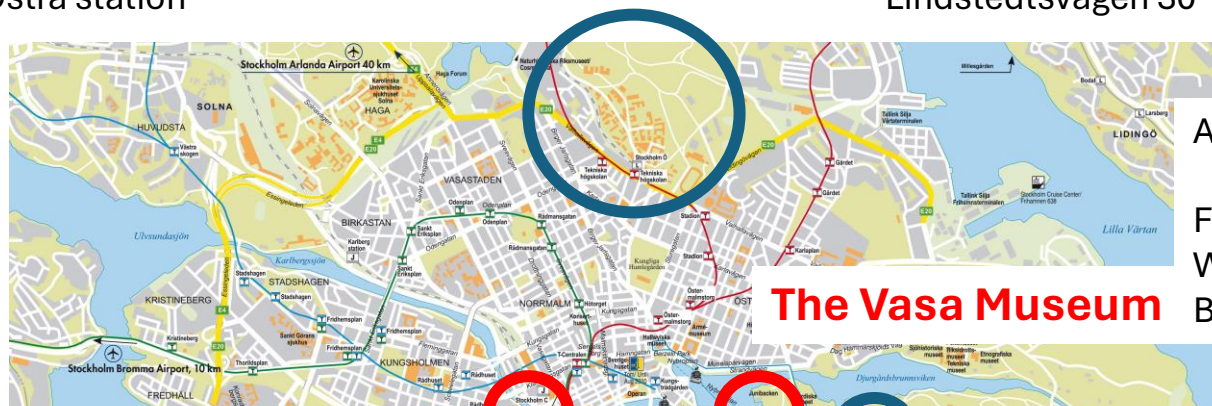

## Locations in Stockholm

Subway station: Tekniska högskolan  
Bus stop: Östra station

### KTH Campus

R&D Management Conference Square:  
Lindstedtsvägen 30

Address: Galärvarvsvägen 14

From KTH:  
Walk - 40 min  
Bus 67 - 20 min

### Stockholm City Hall

Address: Hantverkargatan 1

From KTH:  
Walk - 45 min  
Subway 14 + walk - 25 min

### Solliden @Skansen Outdoor Museum

Address: Djurgårdssläätten 49-51

From KTH:  
Walk - 50 min  
Bus 67 + walk - 25 min